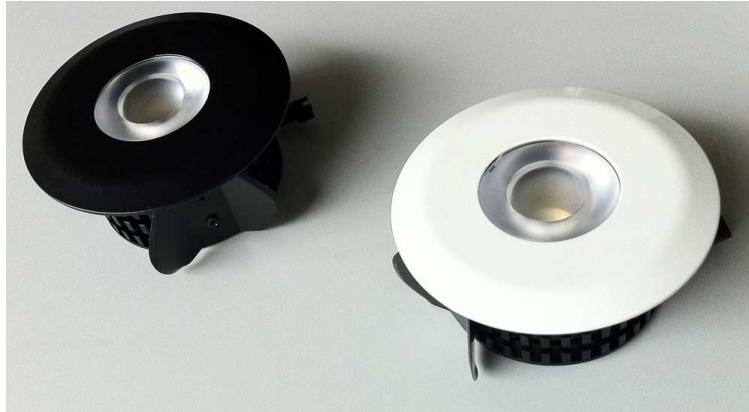

# X3RGB60

Description:	Domestic and Commercial Effect LED Down Light
LED Make:	Lustrous Taiwan
LED Format:	1 x 10W RGB COB Emitter
Input Voltage:	100-240VAC
Watts:	14.4W
Lux @ 1m:	NA
Beam Angle:	60deg
Color Temp:	NA
CRI:	NA
Cutout:	90mm
Life Time:	40000+ hours
Control:	Internal 3 channel DMX HydraDrive